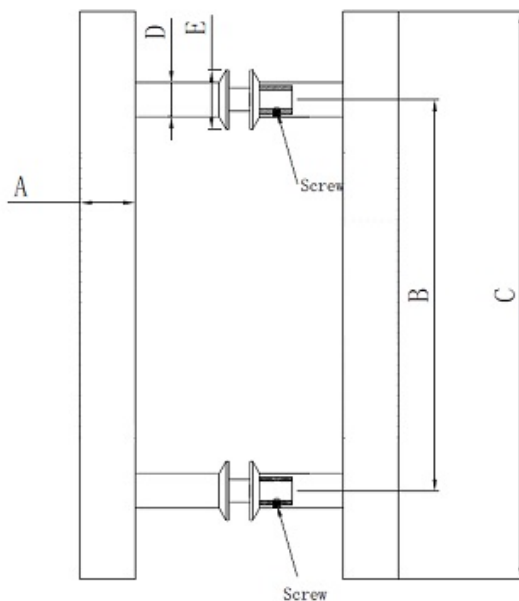

## Description:

Door Handle "Oder" SS304 Polished Brass,  $\varnothing 25 \times 400$ mm, cc 300mm , 8-12mm Glass Thickness, Bore:  $\varnothing 12$ mm

## Item number:

17.87.005-8

Units	Box	Carton	HS Code	Barcode
Pair	1	10	8302415000	 5704866503723

ITEM NO.	A ( $\varnothing$ )	B	C	D ( $\varnothing$ )	E ( $\varnothing$ )	FINISH
17.87.000-0	25	200	300	19	25	BRUSHED
17.87.005-0	25	300	400	19	25	POLISHED
17.87.006-0	25	300	400	19	25	BRUSHED
17.87.009-0	25	600	1000	19	25	BRUSHED
17.87.010-0	32	300	450	22	27.5	BRUSHED
17.87.015-0	32	400	550	22	27.5	POLISHED
17.87.016-0	32	400	550	22	27.5	BRUSHED
17.87.020-0	32	400	600	22	27.5	BRUSHED